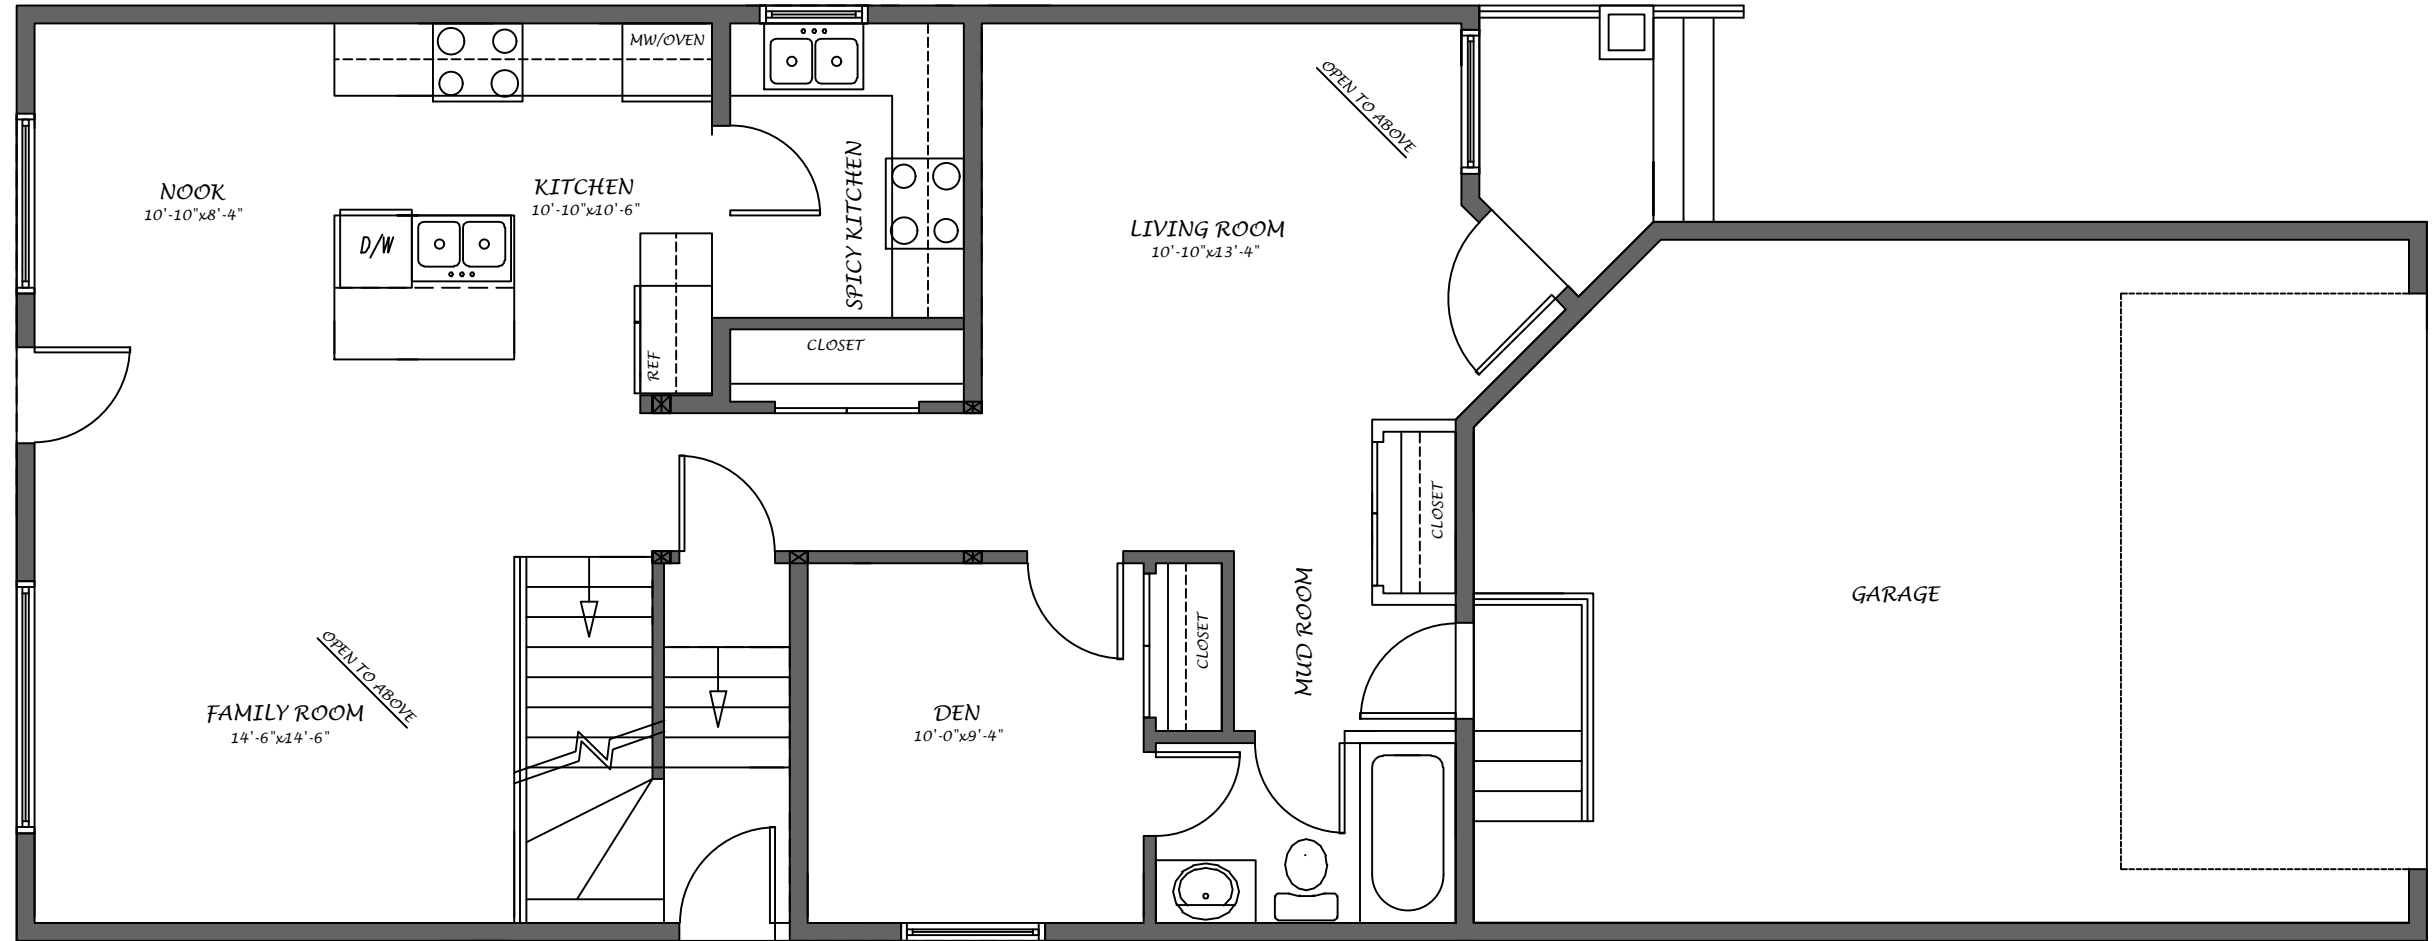

<i>Total</i>	2127 SQ. FT.
<i>MAIN FLOOR</i>	1064 SQ. FT.
<i>UPPER FLOOR</i>	1063 SQ. FT.

MAIN FLOOR: 1064 SQ. FT.

HOUSE WIDTH 26'-0"  
HOUSE DEPTH 61'-0"

UPPER FLOOR: 1063 SQ. FT.

HOUSE WIDTH 26'-0"  
HOUSE DEPTH 61'-0"