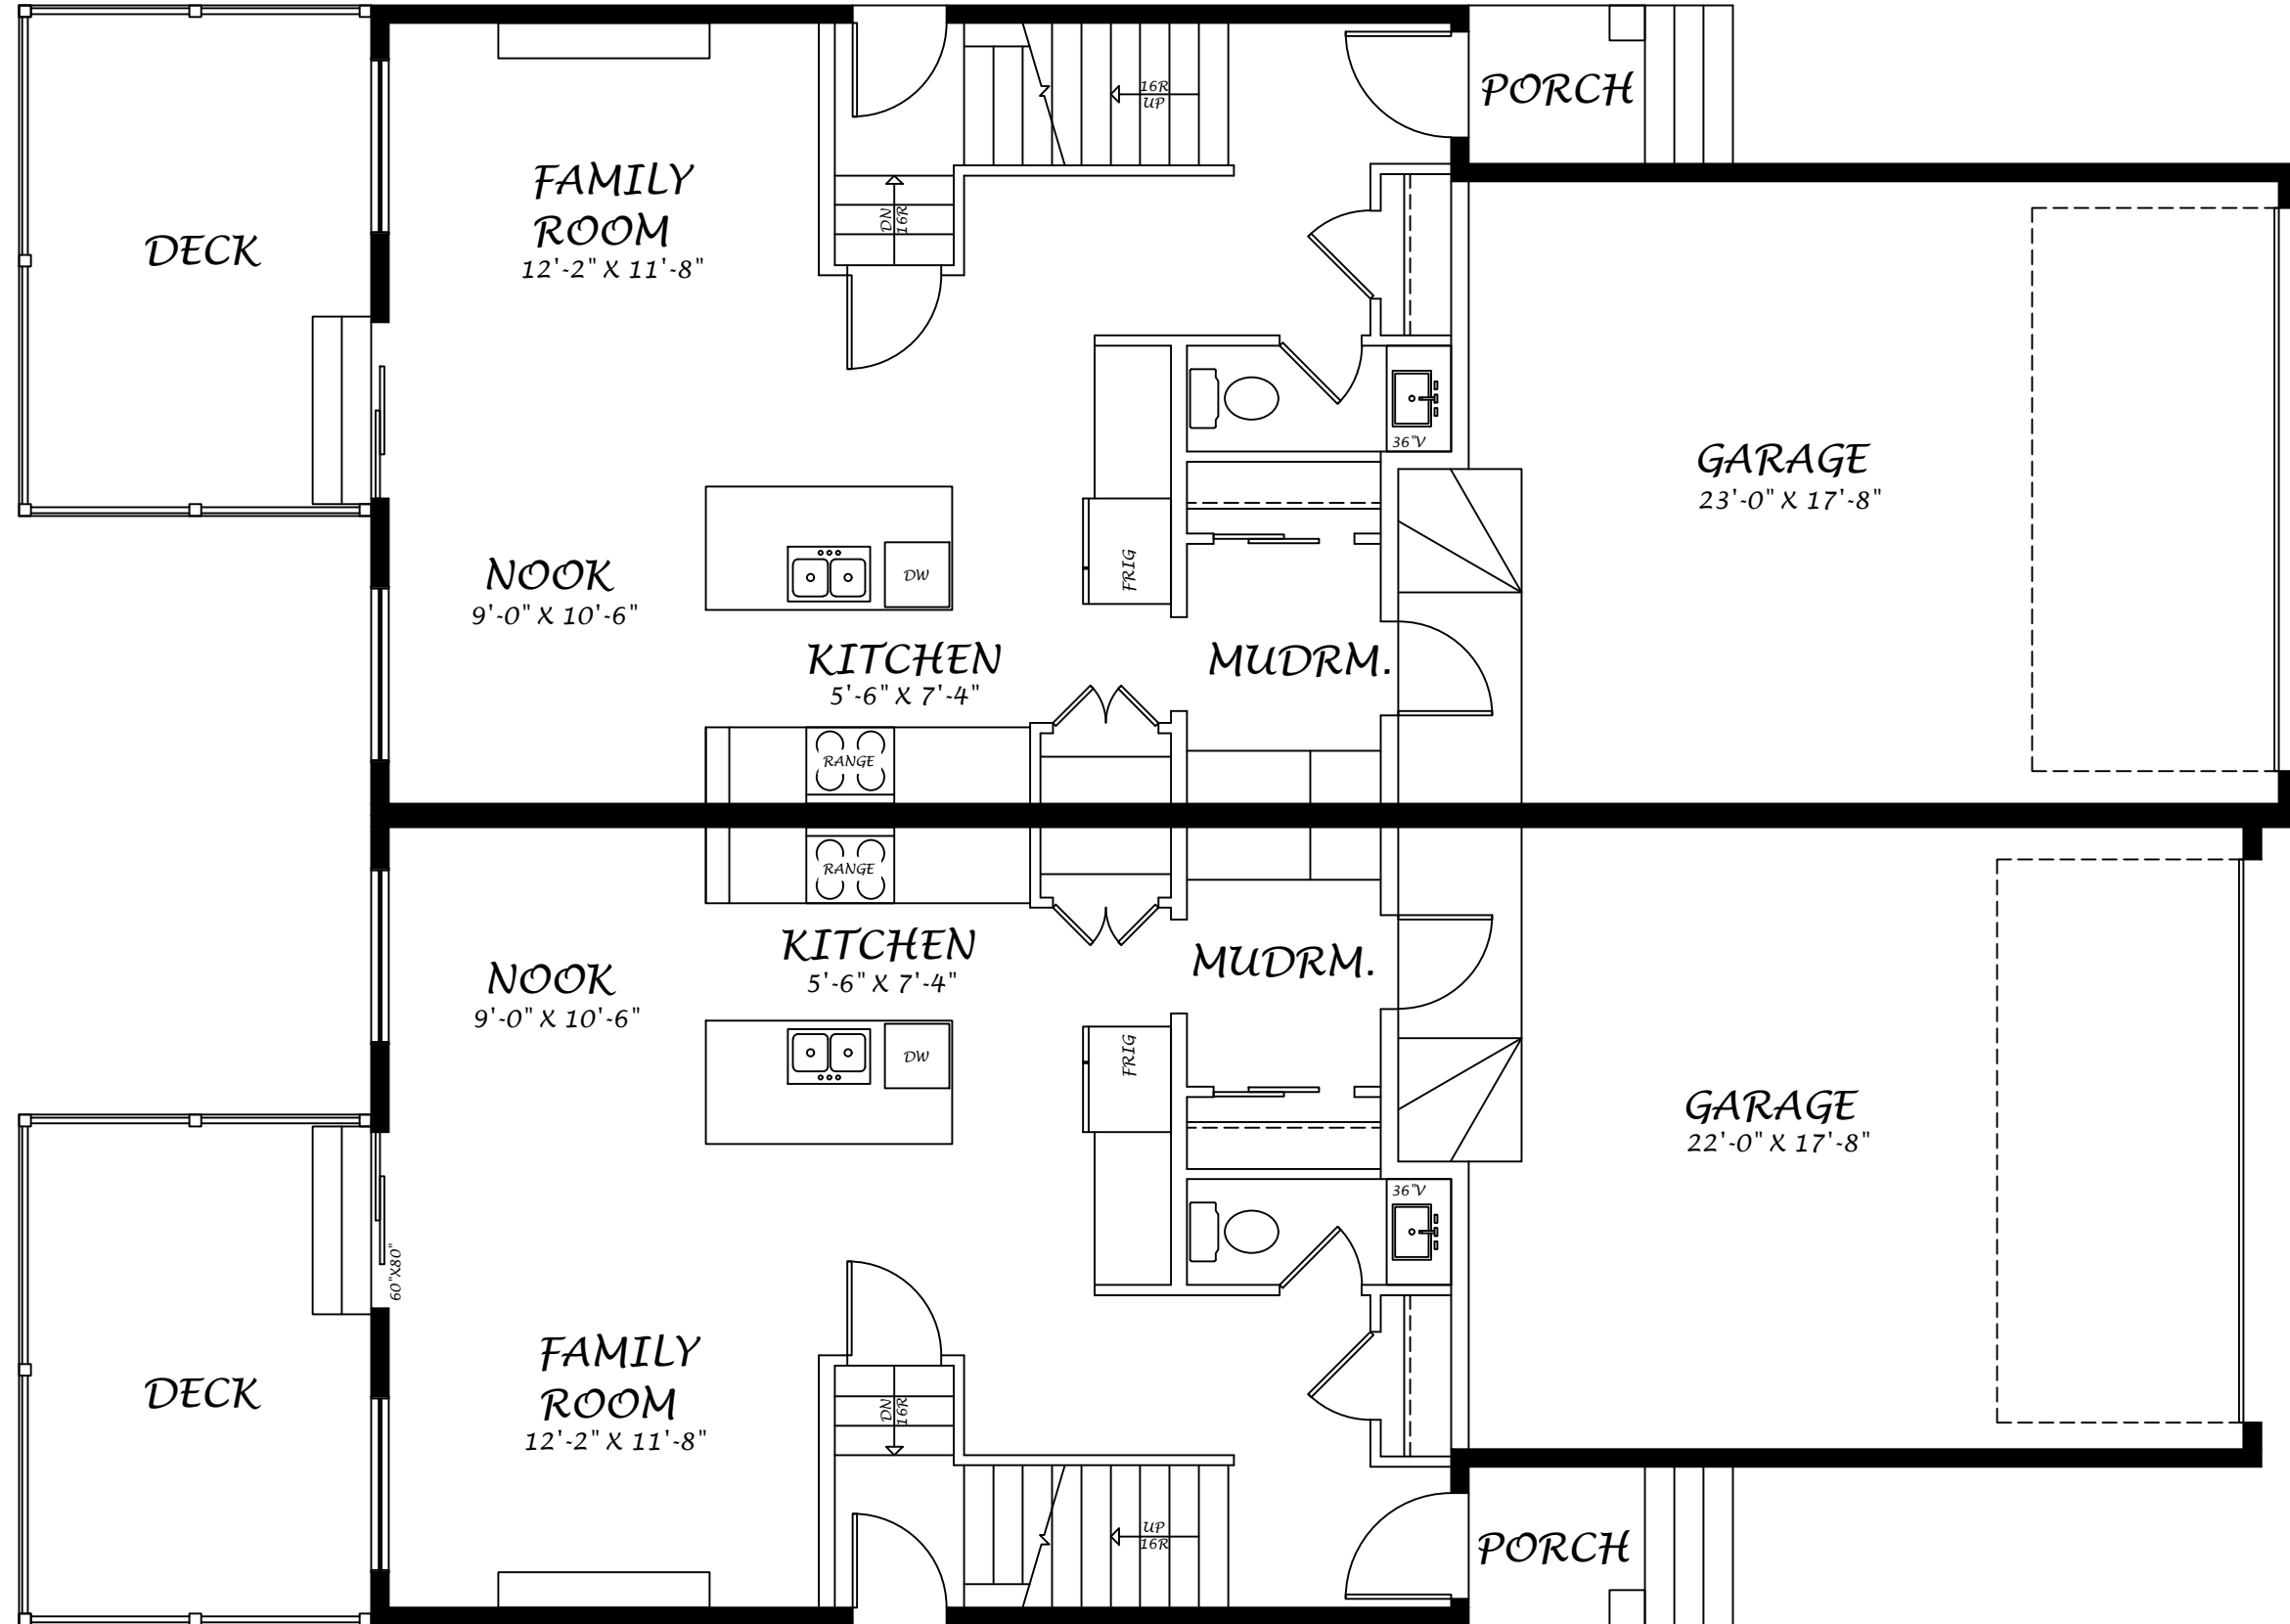

TOTAL 1552 SQ. FT.
MAIN FLOOR 697 SQ. FT.
UPPER FLOOR 855 SQ. FT.

TOTAL 1552 SQ. FT.
MAIN FLOOR 697 SQ. FT.
UPPER FLOOR 855 SQ. FT.

MAIN FLOOR 697 SQ. FT.
MAIN FLOOR 697 SQ. FT.

HOUSE WIDTH 23'-0"
HOUSE DEPTH 54'-8"

HOUSE WIDTH 23'-0"
HOUSE DEPTH 53'-8"

UPPER FLOOR 855 SQ. FT.
UPPER FLOOR 855 SQ. FT.

HOUSE WIDTH 23'-0"

HOUSE DEPTH 54'-8"

HOUSE WIDTH 23'-0"

HOUSE DEPTH 53'-8"